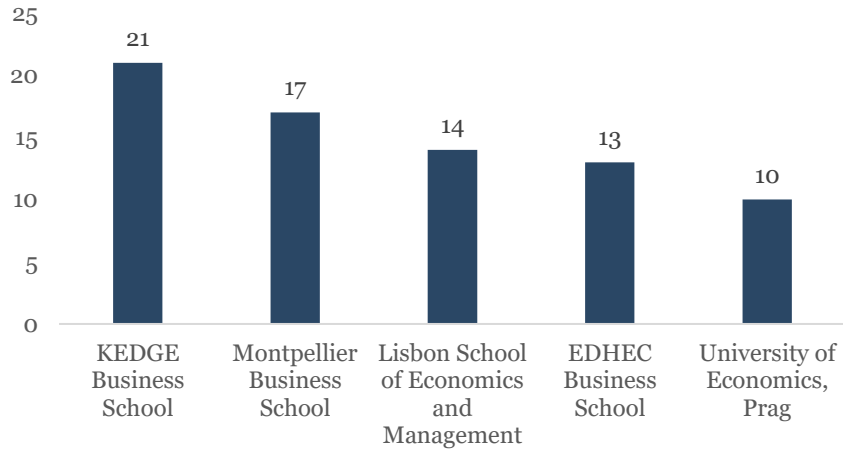

APPLICATION STATISTICS

USBE 2022

UMEÅ SCHOOL OF BUSINESS,
ECONOMICS AND STATISTICS
UMEÅ UNIVERSITY

TOP 5

Prio. 1 Applications

Applications in total

Prio 1. Applications/Seat

Applications/Seat

NORDIC COUNTRIES

UK AND IRELAND

Number of applicants

BELGIUM, LUXEMBOURG & NETHERLANDS

Number of applicants

FRANCE

Number of applicants

GERMANY, SWITZERLAND & AUSTRIA