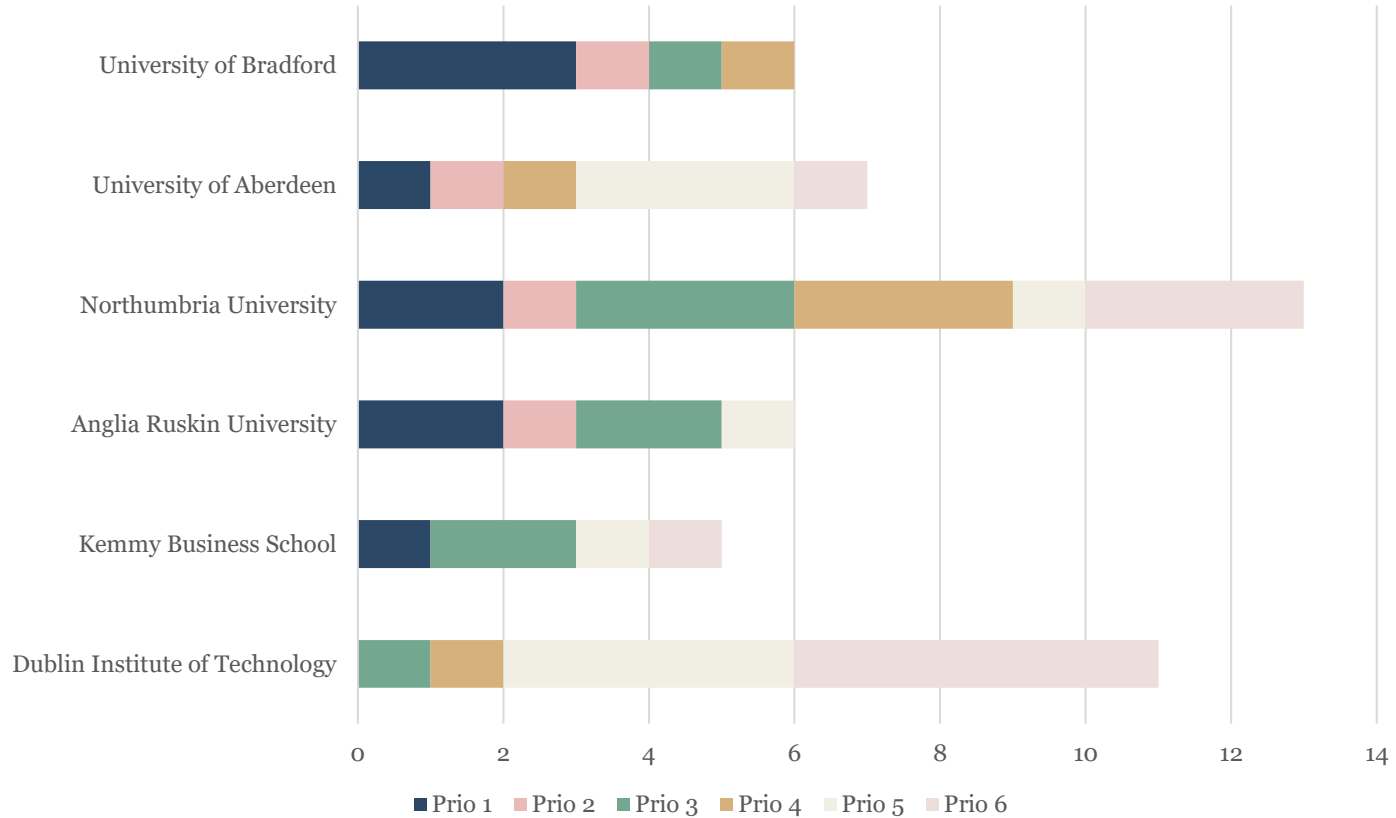

APPLICATION STATISTICS

USBE 2022

UMEÅ SCHOOL OF BUSINESS,
ECONOMICS AND STATISTICS
UMEÅ UNIVERSITY

TOP 5

Prio. 1 Applications

Applications in total

Prio 1. Applications/Seat

Applications/Seat

NORDIC COUNTRIES

UK AND IRELAND

Number of applicants

BELGIUM, LUXEMBOURG & NETHERLANDS

Number of applicants

FRANCE

Number of applicants

GERMANY, SWITZERLAND & AUSTRIA

Number of applicants

SPAIN & PORTUGAL

Number of applicants

SLOVENIA, ITALY, GREECE & CROATIA

Number of applicants

CZECH REP., ESTONIA, POLAND & SLOVAKIA

Number of applicants

OUTSIDE EUROPE