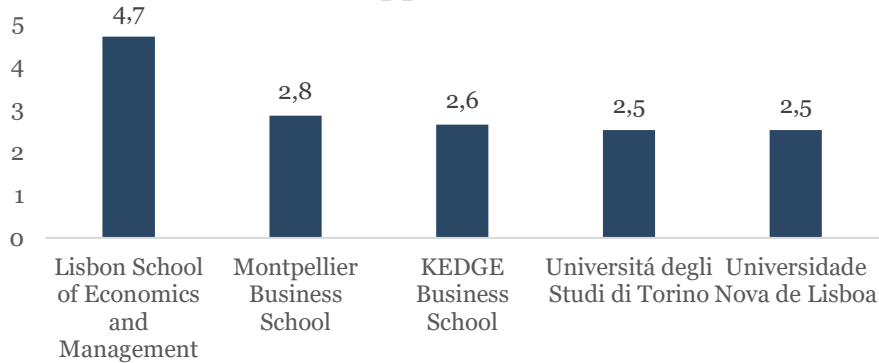

APPLICATION STATISTICS

USBE 2022

UMEÅ SCHOOL OF BUSINESS,
ECONOMICS AND STATISTICS
UMEÅ UNIVERSITY

TOP 5

Prio. 1 Applications

Applications in total

Prio 1. Applications/Seat

Applications/Seat

NORDIC COUNTRIES

UK AND IRELAND

Number of applicants

BELGIUM, LUXEMBOURG & NETHERLANDS

Number of applicants

FRANCE

Number of applicants

GERMANY, SWITZERLAND & AUSTRIA