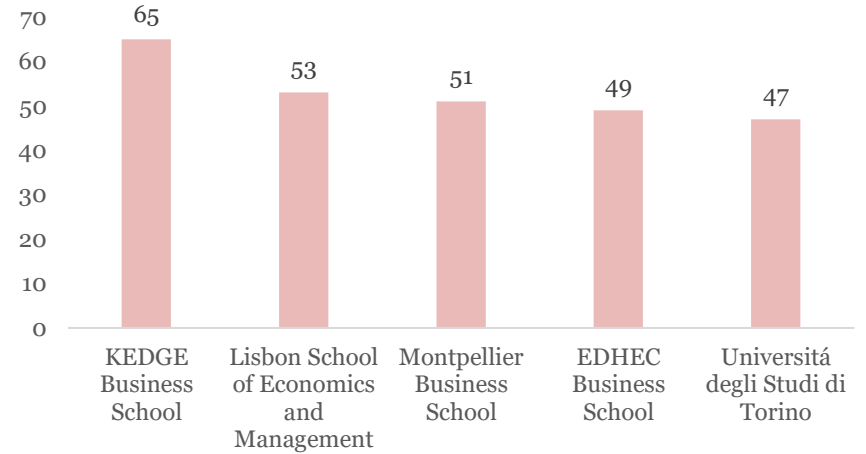

APPLICATION STATISTICS

USBE 2022

UMEÅ SCHOOL OF BUSINESS,
ECONOMICS AND STATISTICS
UMEÅ UNIVERSITY

TOP 5

Prio. 1 Applications

Applications in total

Prio 1. Applications/Seat

Applications/Seat

NORDIC COUNTRIES

UK AND IRELAND

Number of applicants

BELGIUM, LUXEMBOURG & NETHERLANDS

Number of applicants

FRANCE

Number of applicants

GERMANY, SWITZERLAND & AUSTRIA