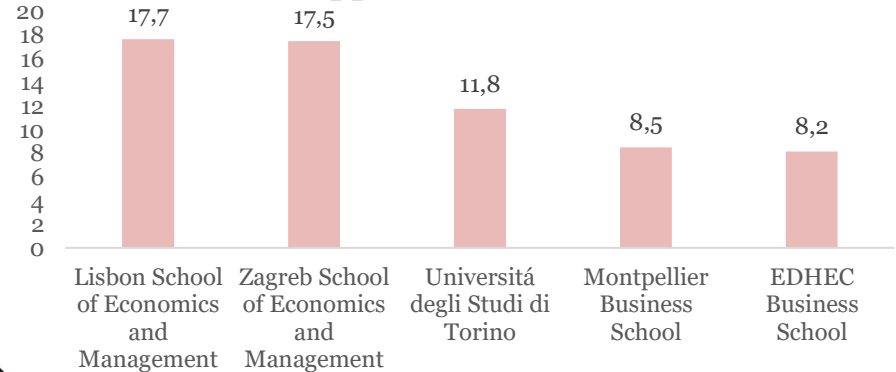

APPLICATION STATISTICS

USBE 2022

UMEÅ SCHOOL OF BUSINESS,
ECONOMICS AND STATISTICS
UMEÅ UNIVERSITY

TOP 5

Prio. 1 Applications

Applications in total

Prio 1. Applications/Seat

Applications/Seat

NORDIC COUNTRIES

UK AND IRELAND

Number of applicants

BELGIUM, LUXEMBOURG & NETHERLANDS

Number of applicants

FRANCE

Number of applicants

GERMANY, SWITZERLAND & AUSTRIA