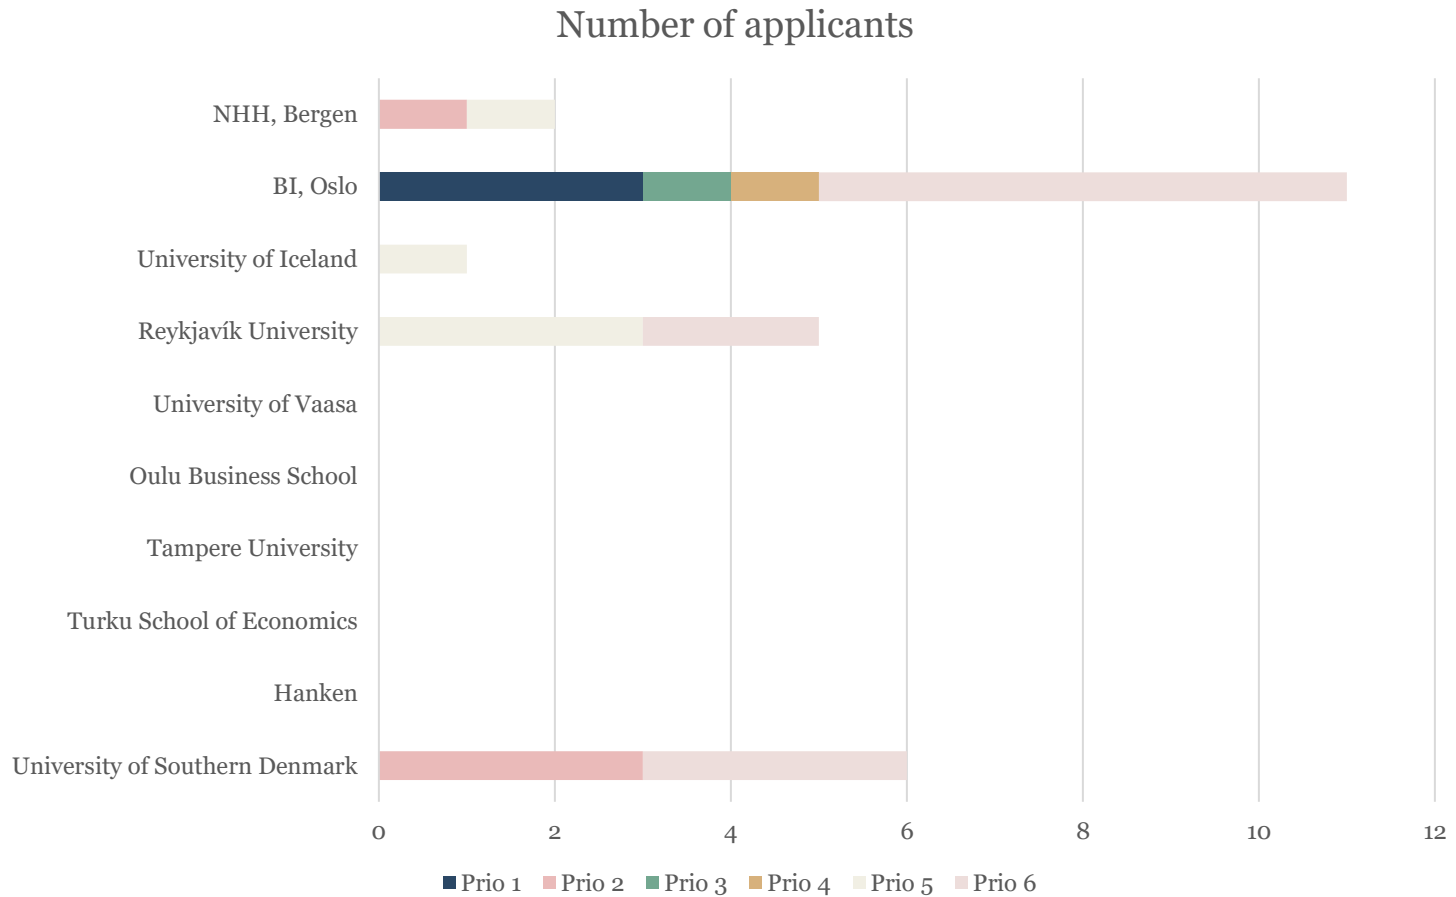

APPLICATION STATISTICS

USBE 2022

UMEÅ SCHOOL OF BUSINESS,
ECONOMICS AND STATISTICS
UMEÅ UNIVERSITY

TOP 5

Prio. 1 Applications

Applications in total

Prio 1. Applications/Seat

Applications/Seat

NORDIC COUNTRIES

UK AND IRELAND

Number of applicants

BELGIUM, LUXEMBOURG & NETHERLANDS

Number of applicants

FRANCE

Number of applicants

GERMANY, SWITZERLAND & AUSTRIA

Number of applicants

SPAIN & PORTUGAL

Number of applicants

SLOVENIA, ITALY, GREECE & CROATIA

Number of applicants

CZECH REP., ESTONIA, POLAND & SLOVAKIA

Number of applicants

OUTSIDE EUROPE