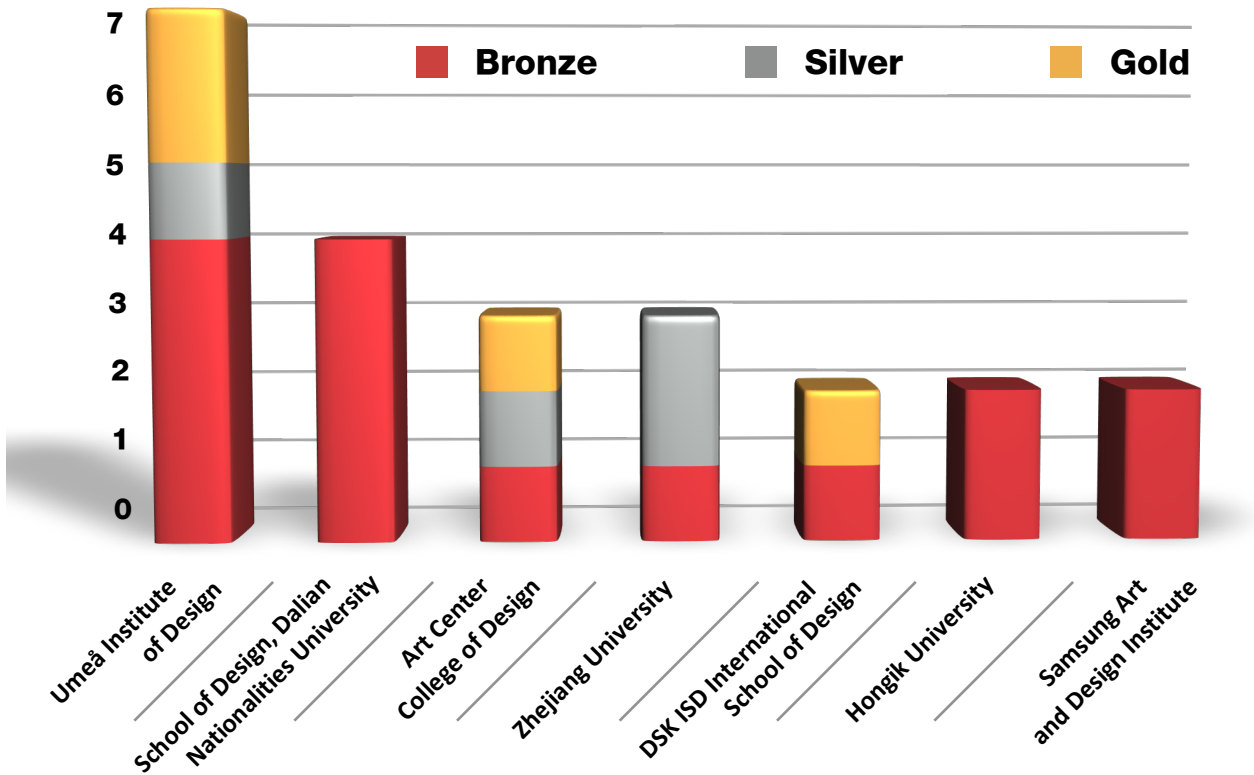

# Top Winning Schools 2013

## Top Winning Schools 2009-2013

School	2009-2012	2013	total awards
Art Center College of Design	24	3	<b>27</b>
Samsung Design Membership/SADI (Korea)	18	2	<b>20</b>
Umeå Institute of Design	9	7	<b>16</b>
Royal College of Art (UK)	6	0	<b>6</b>
Zhejiang University	3	3	<b>6</b>
DSK ISD International School of Design	4	2	<b>6</b>
College of Creative Studies	5	0	<b>5</b>
Seoul National University (Korea)	4	1	<b>5</b>
Auburn University	4	0	<b>4</b>
Purdue	4	0	<b>4</b>
Dalian	0	4	<b>4</b>
Hong-ik University	1	2	<b>3</b>
California College of the Arts	0	1	<b>1</b>