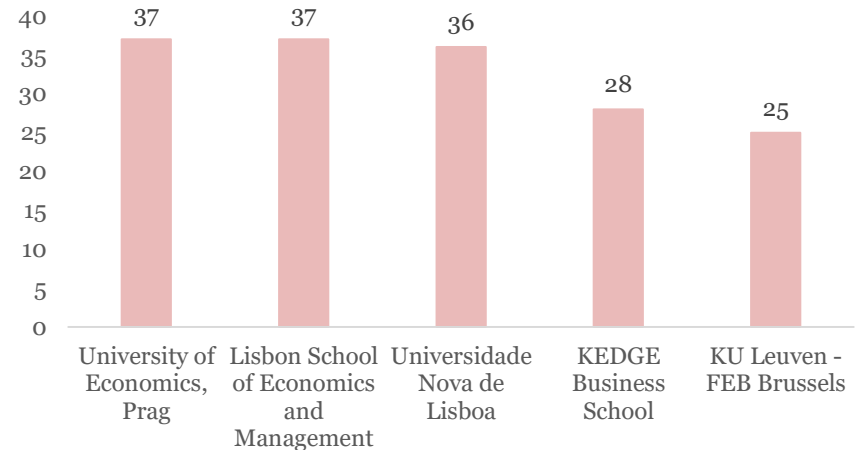

APPLICATION STATISTICS

USBE 2020

UMEÅ SCHOOL OF BUSINESS,
ECONOMICS AND STATISTICS

UMEÅ UNIVERSITY

TOP 5

Prio. 1 Applications

Applications in total

Prio 1. Applications/Seat

Applications/Seat

NORDIC COUNTRIES

UK AND IRELAND

Number of applicants

NETHERLANDS & BELGIUM

Number of applicants

FRANCE

Number of applicants

GERMANY, SWITZERLAND & AUSTRIA

Number of applicants

SPAIN & PORTUGAL

Number of applicants

SLOVENIA, ITALY, GREECE & CROATIA

Number of applicants

CZECH REP., ESTONIA, POLAND, RUSSIA & SLOVAKIA

Number of applicants