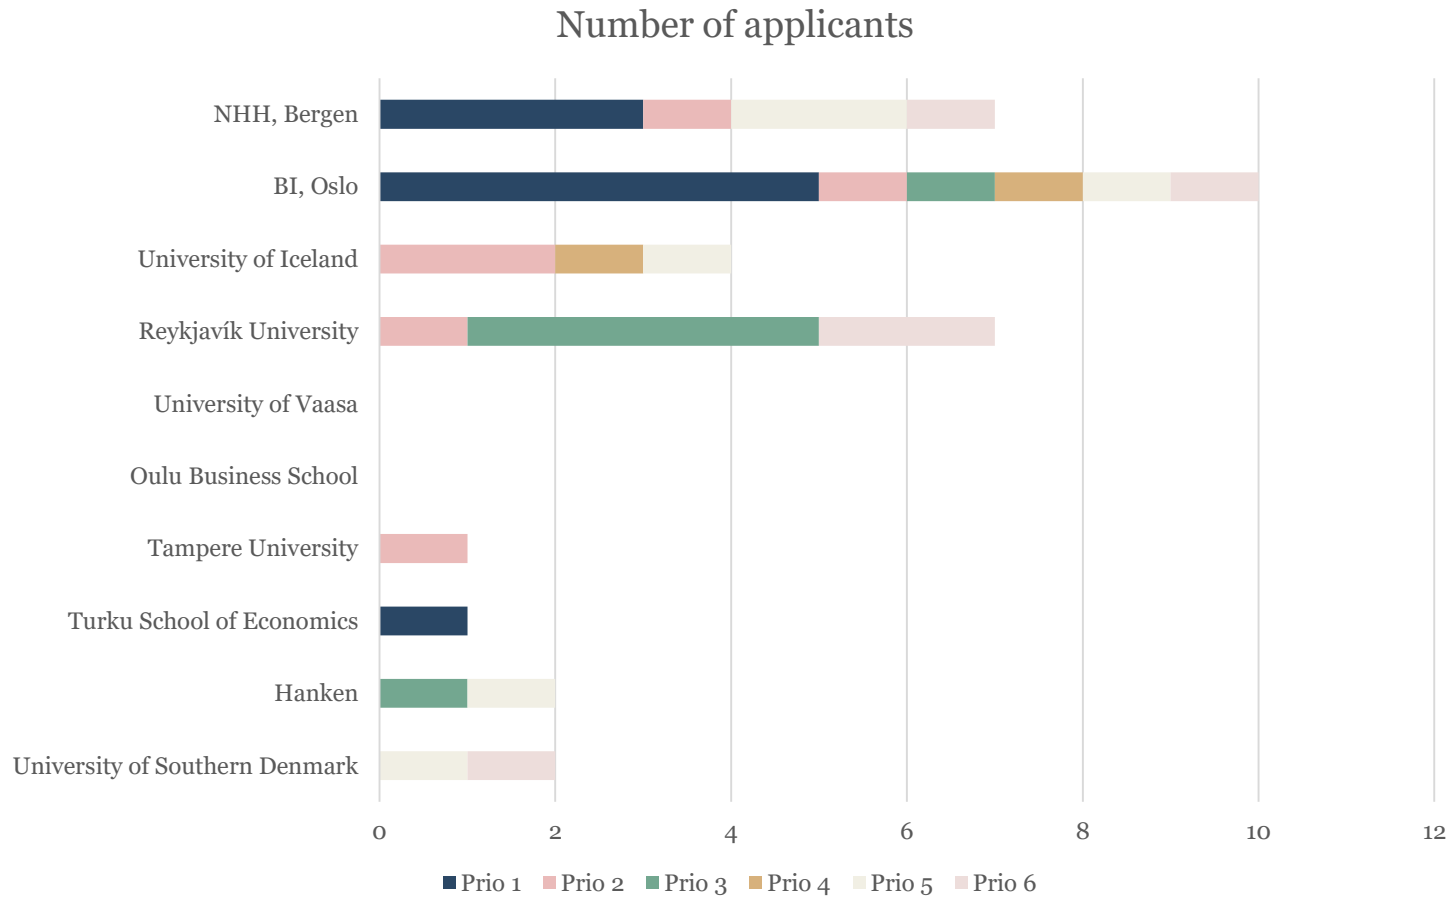

APPLICATION STATISTICS

USBE 2020

UMEÅ SCHOOL OF BUSINESS,
ECONOMICS AND STATISTICS

UMEÅ UNIVERSITY

TOP 5

Prio. 1 Applications

Applications in total

Prio 1. Applications/Seat

Applications/Seat

NORDIC COUNTRIES

UK AND IRELAND

Number of applicants

NETHERLANDS & BELGIUM

Number of applicants

FRANCE

Number of applicants

GERMANY, SWITZERLAND & AUSTRIA

Number of applicants

SPAIN & PORTUGAL

Number of applicants

SLOVENIA, ITALY, GREECE & CROATIA

Number of applicants

CZECH REP., ESTONIA, POLAND, RUSSIA & SLOVAKIA

Number of applicants