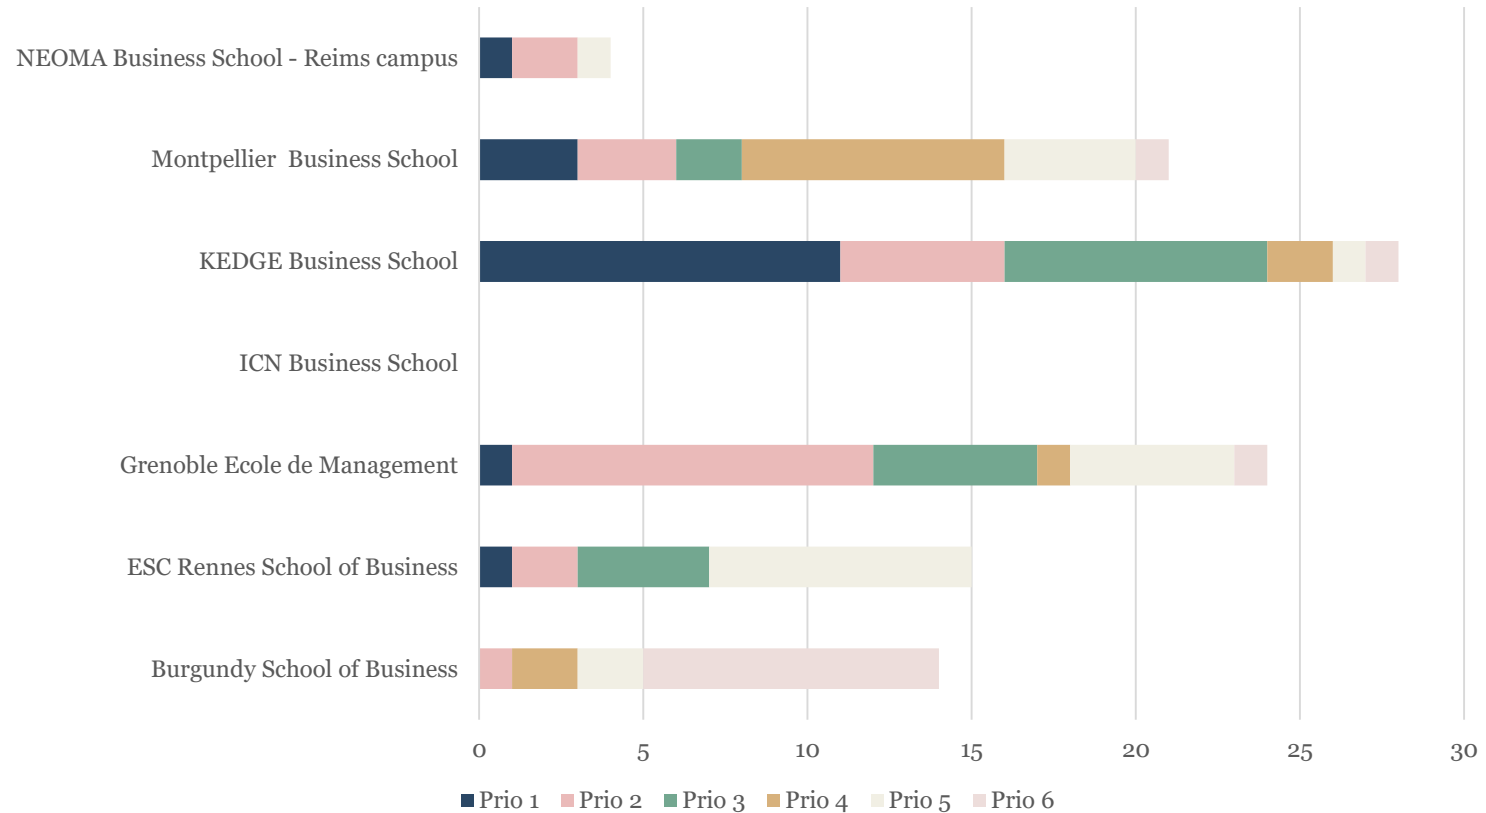

APPLICATION STATISTICS

USBE 2020

UMEÅ SCHOOL OF BUSINESS,
ECONOMICS AND STATISTICS

UMEÅ UNIVERSITY

TOP 5

Prio. 1 Applications

Applications in total

Prio 1. Applications/Seat

Applications/Seat

NORDIC COUNTRIES

UK AND IRELAND

Number of applicants

NETHERLANDS & BELGIUM

Number of applicants

FRANCE

Number of applicants

GERMANY, SWITZERLAND & AUSTRIA

Number of applicants

SPAIN & PORTUGAL

Number of applicants

SLOVENIA, ITALY, GREECE & CROATIA

Number of applicants

CZECH REP., ESTONIA, POLAND, RUSSIA & SLOVAKIA

Number of applicants