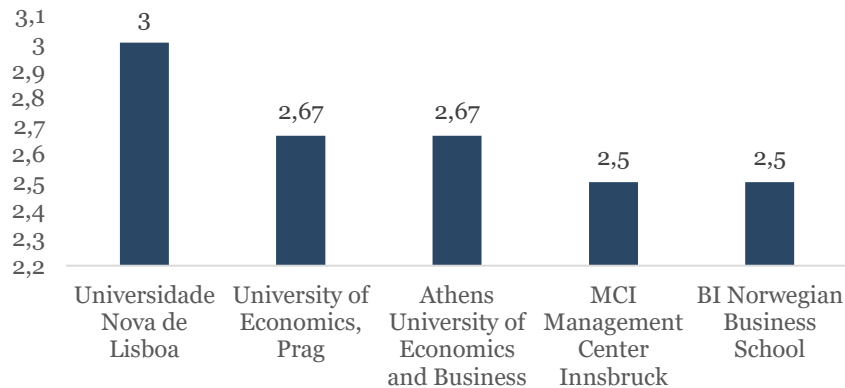

APPLICATION STATISTICS

USBE 2020

UMEÅ SCHOOL OF BUSINESS,
ECONOMICS AND STATISTICS

UMEÅ UNIVERSITY

TOP 5

Prio. 1 Applications

Applications in total

Prio 1. Applications/Seat

Applications/Seat

NORDIC COUNTRIES

UK AND IRELAND

Number of applicants

NETHERLANDS & BELGIUM

Number of applicants

FRANCE

Number of applicants

GERMANY, SWITZERLAND & AUSTRIA

Number of applicants

SPAIN & PORTUGAL

Number of applicants

SLOVENIA, ITALY, GREECE & CROATIA

Number of applicants

CZECH REP., ESTONIA, POLAND, RUSSIA & SLOVAKIA

Number of applicants