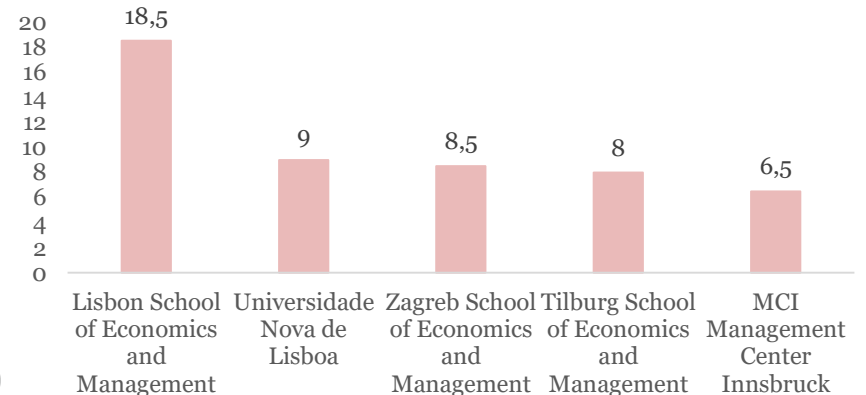

APPLICATION STATISTICS

USBE 2020

UMEÅ SCHOOL OF BUSINESS,
ECONOMICS AND STATISTICS

UMEÅ UNIVERSITY

TOP 5

Prio. 1 Applications

Applications in total

Prio 1. Applications/Seat

Applications/Seat

NORDIC COUNTRIES

UK AND IRELAND

Number of applicants

NETHERLANDS & BELGIUM

Number of applicants

FRANCE

Number of applicants

GERMANY, SWITZERLAND & AUSTRIA

Number of applicants

SPAIN & PORTUGAL

Number of applicants

SLOVENIA, ITALY, GREECE & CROATIA

Number of applicants

CZECH REP., ESTONIA, POLAND, RUSSIA & SLOVAKIA

Number of applicants