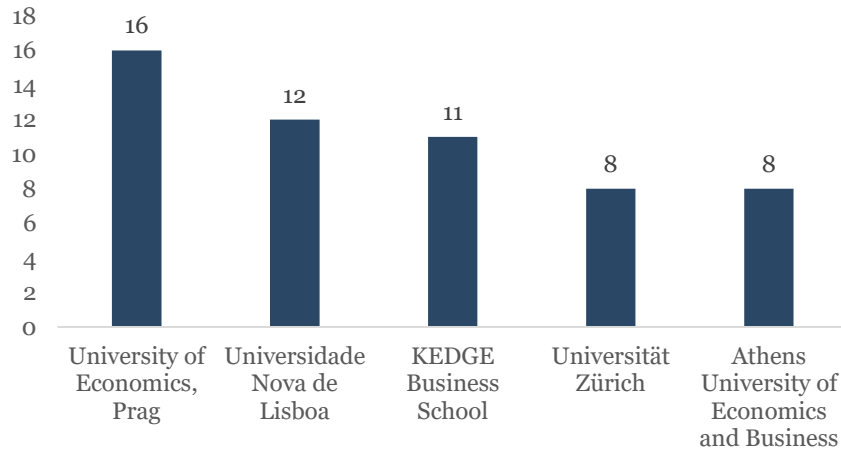

APPLICATION STATISTICS

USBE 2020

UMEÅ SCHOOL OF BUSINESS,
ECONOMICS AND STATISTICS

UMEÅ UNIVERSITY

TOP 5

Prio. 1 Applications

Applications in total

Prio 1. Applications/Seat

Applications/Seat

NORDIC COUNTRIES

UK AND IRELAND

Number of applicants

NETHERLANDS & BELGIUM

Number of applicants

FRANCE

Number of applicants

GERMANY, SWITZERLAND & AUSTRIA

Number of applicants

SPAIN & PORTUGAL

Number of applicants

SLOVENIA, ITALY, GREECE & CROATIA

Number of applicants

CZECH REP., ESTONIA, POLAND, RUSSIA & SLOVAKIA

Number of applicants