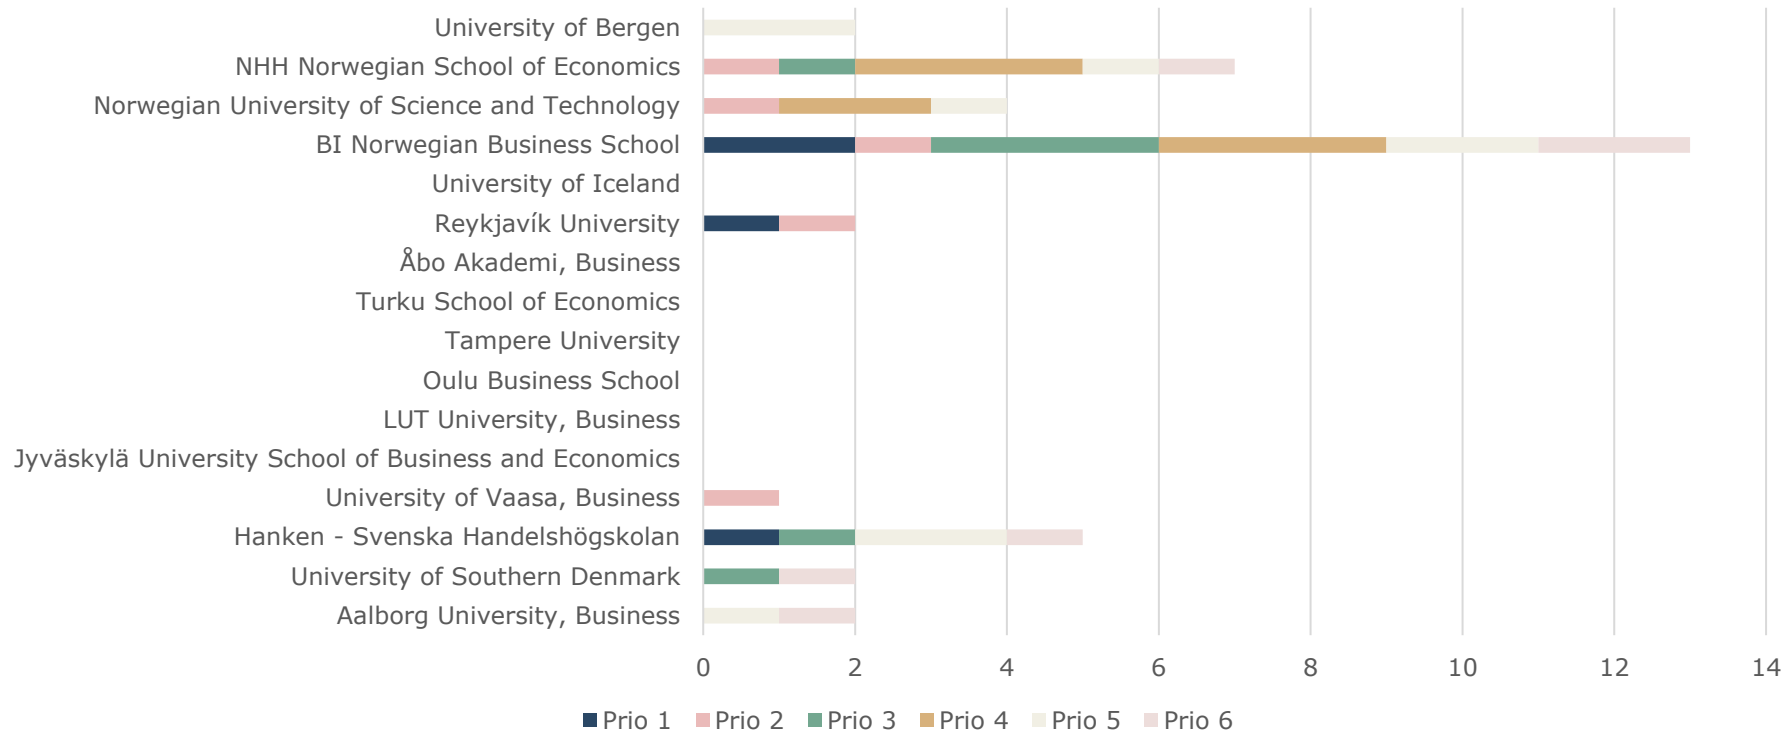

Application statistics

USBE 2026

UMEÅ SCHOOL OF BUSINESS,
ECONOMICS AND STATISTICS

UMEÅ UNIVERSITY

Top 5

Prio. 1 Applications

Applications in total

Pro. 1 Applications/Seat

Applications/Seat

Nordic countries

Number of applicants

UK and Ireland

Number of applicants

Belgium, Luxembourg & Netherlands

Number of applicants

France

Number of applicants

Germany, Switzerland & Austria

Spain & Portugal

Number of applicants

Slovenia, Italy, Greece & Croatia

Number of applicants

Czech republic, Estonia, Poland & Slovakia

Number of applicants