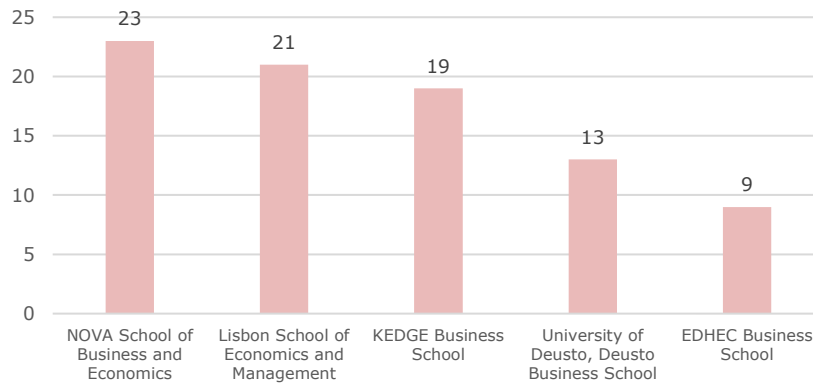

Application statistics

USBE 2026

UMEÅ SCHOOL OF BUSINESS,
ECONOMICS AND STATISTICS

UMEÅ UNIVERSITY

Top 5

Prio. 1 Applications

Applications in total

Pro. 1 Applications/Seat

Applications/Seat

Nordic countries

Number of applicants

UK and Ireland

Number of applicants

Belgium, Luxembourg & Netherlands

Number of applicants

France