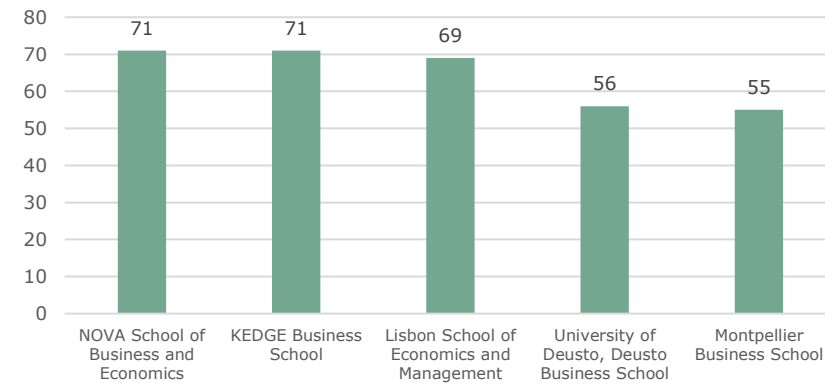

Application statistics

USBE 2026

UMEÅ SCHOOL OF BUSINESS,
ECONOMICS AND STATISTICS

UMEÅ UNIVERSITY

Top 5

Prio. 1 Applications

Applications in total

Pro. 1 Applications/Seat

Applications/Seat

Nordic countries

Number of applicants

UK and Ireland

Number of applicants

Belgium, Luxembourg & Netherlands

Number of applicants

France

Number of applicants

Germany, Switzerland & Austria

Spain & Portugal

Number of applicants

Slovenia, Italy, Greece & Croatia

Number of applicants

Czech republic, Estonia, Poland & Slovakia

Number of applicants