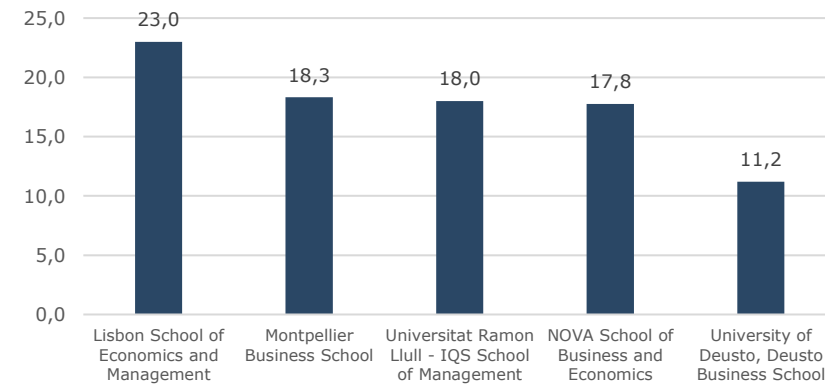

Application statistics

USBE 2026

UMEÅ SCHOOL OF BUSINESS,
ECONOMICS AND STATISTICS

UMEÅ UNIVERSITY

Top 5

Prio. 1 Applications

Applications in total

Pro. 1 Applications/Seat

Applications/Seat

Nordic countries

Number of applicants

UK and Ireland

Number of applicants

Belgium, Luxembourg & Netherlands

Number of applicants

France