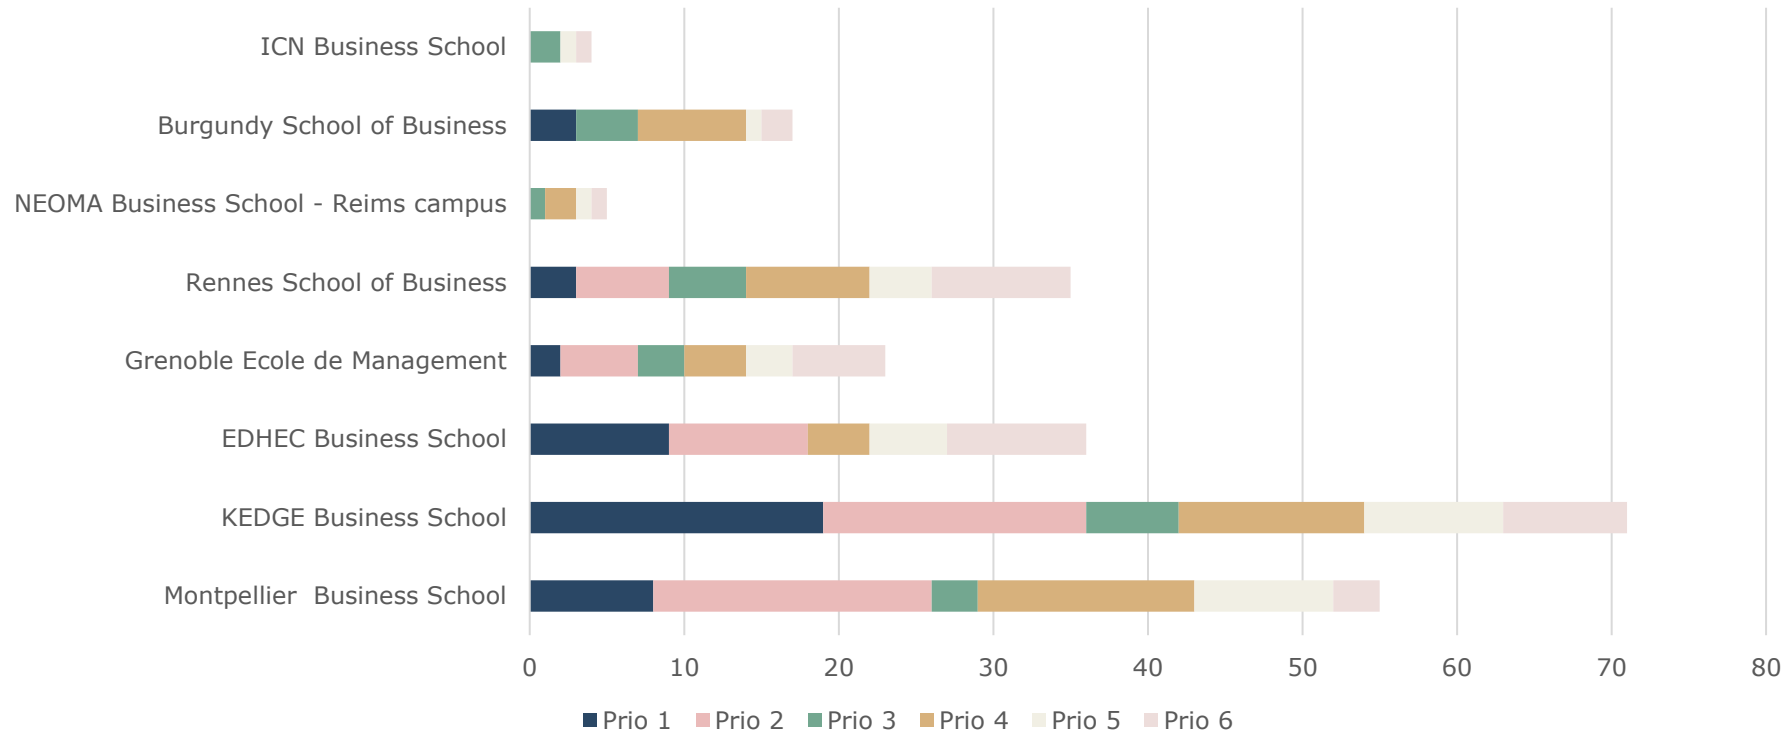

Application statistics

USBE 2026

UMEÅ SCHOOL OF BUSINESS,
ECONOMICS AND STATISTICS

UMEÅ UNIVERSITY

Top 5

Prio. 1 Applications

Applications in total

Pro. 1 Applications/Seat

Applications/Seat

Nordic countries

Number of applicants

UK and Ireland

Number of applicants

Belgium, Luxembourg & Netherlands

Number of applicants

France

Number of applicants

Germany, Switzerland & Austria

Spain & Portugal

Number of applicants

Slovenia, Italy, Greece & Croatia

Number of applicants

Czech republic, Estonia, Poland & Slovakia

Number of applicants