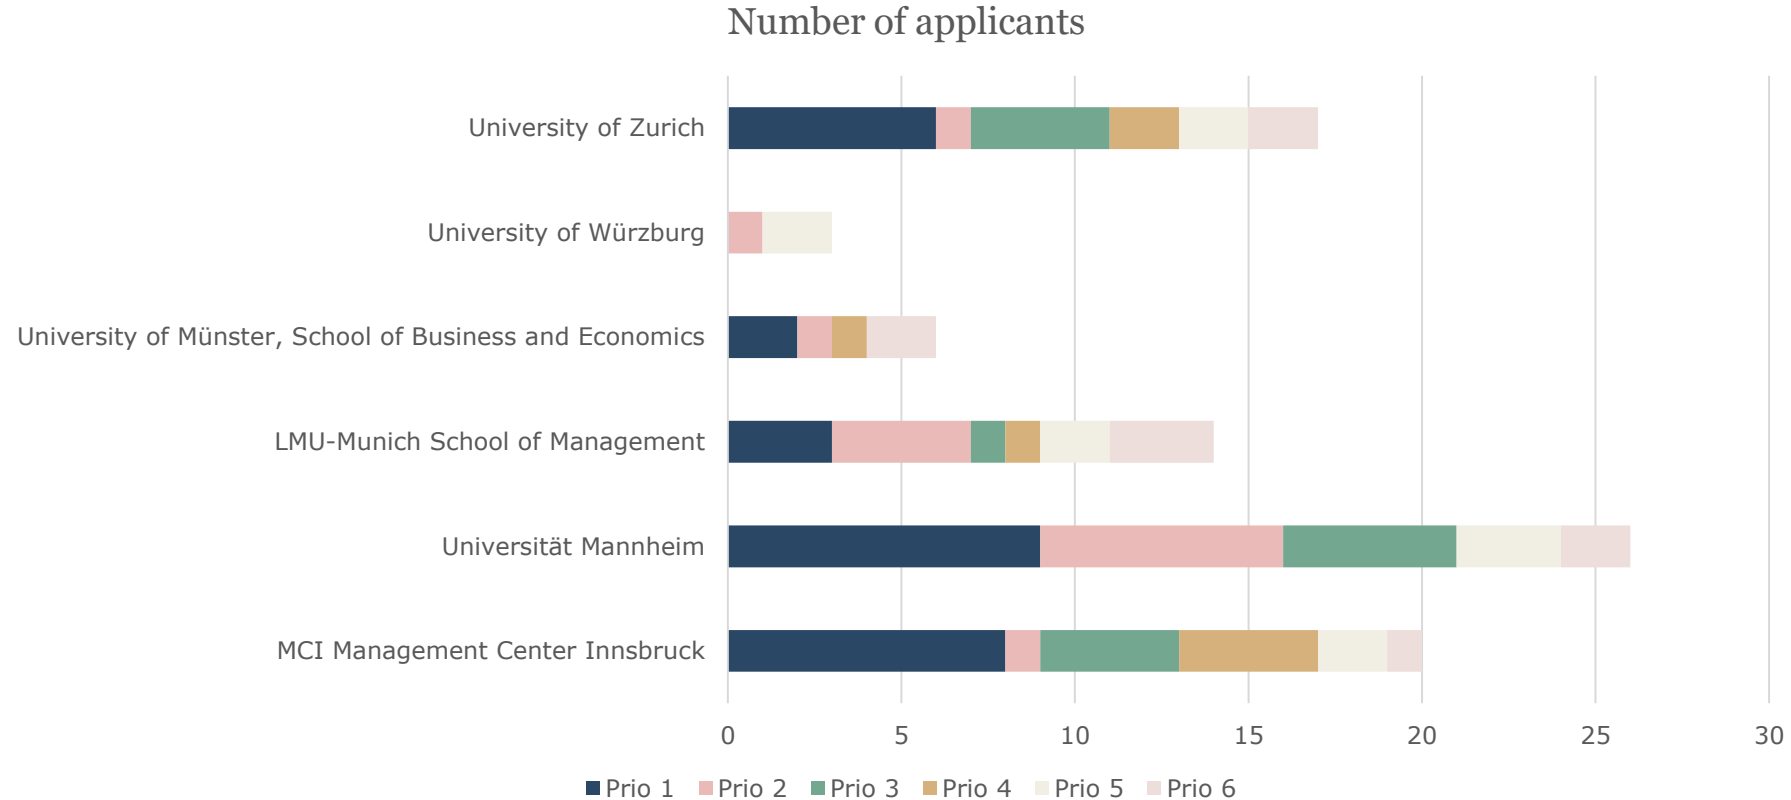

Application statistics

USBE 2026

UMEÅ SCHOOL OF BUSINESS,
ECONOMICS AND STATISTICS

UMEÅ UNIVERSITY

Top 5

Prio. 1 Applications

Applications in total

Pro. 1 Applications/Seat

Applications/Seat

Nordic countries

Number of applicants

UK and Ireland

Number of applicants

Belgium, Luxembourg & Netherlands

Number of applicants

France

Number of applicants

Germany, Switzerland & Austria

Spain & Portugal

Number of applicants

Slovenia, Italy, Greece & Croatia

Number of applicants

Czech republic, Estonia, Poland & Slovakia

Number of applicants