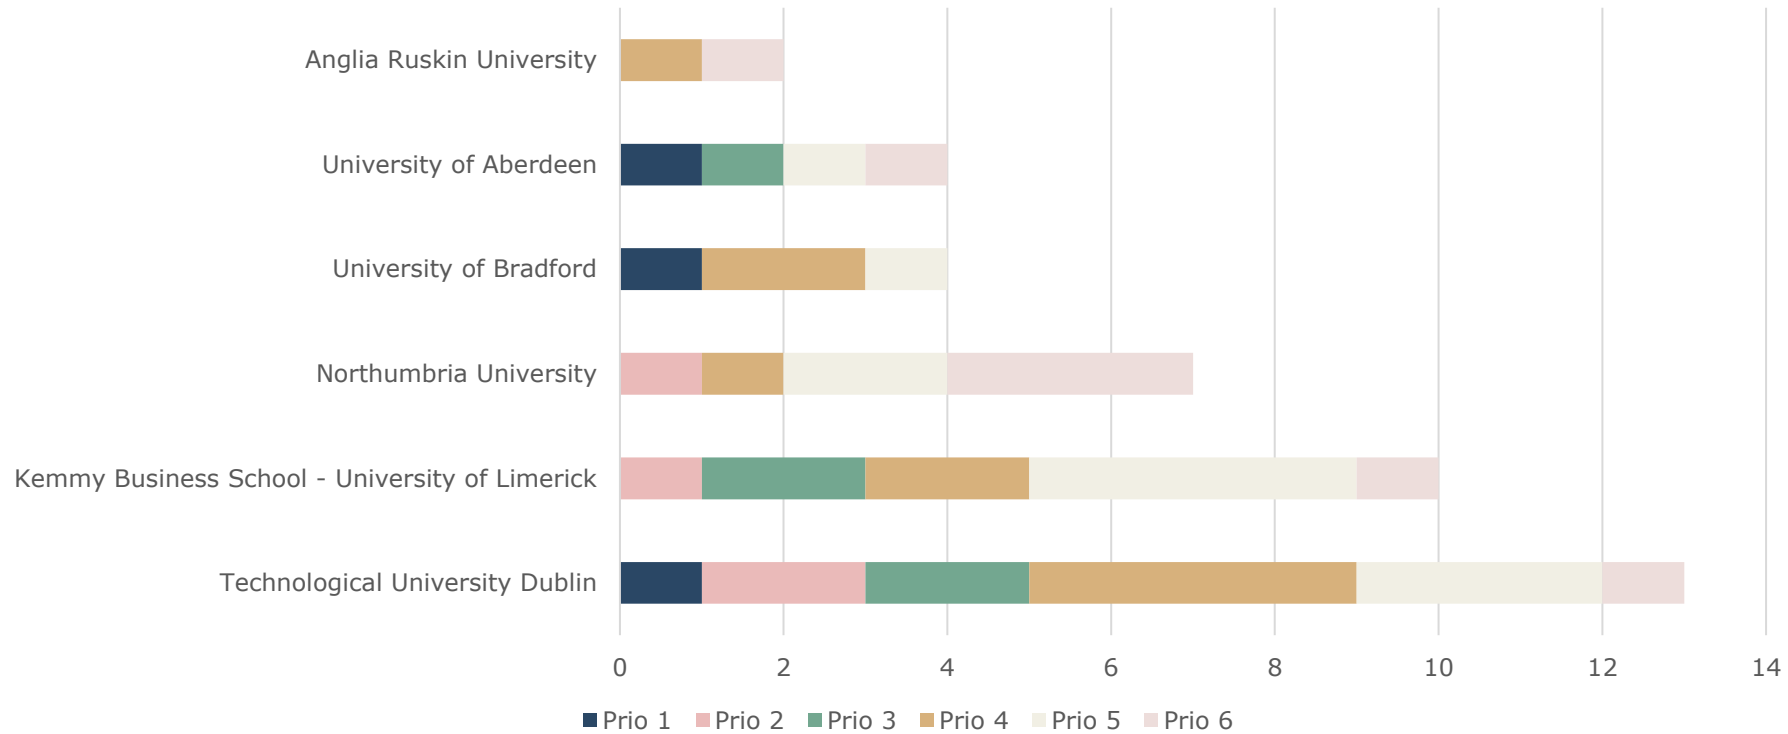

Application statistics

USBE 2026

UMEÅ SCHOOL OF BUSINESS,
ECONOMICS AND STATISTICS

UMEÅ UNIVERSITY

Top 5

Prio. 1 Applications

Applications in total

Pro. 1 Applications/Seat

Applications/Seat

Nordic countries

Number of applicants

UK and Ireland

Number of applicants

Belgium, Luxembourg & Netherlands

Number of applicants

France

Number of applicants

Germany, Switzerland & Austria

Spain & Portugal

Number of applicants

Slovenia, Italy, Greece & Croatia

Number of applicants

Czech republic, Estonia, Poland & Slovakia

Number of applicants