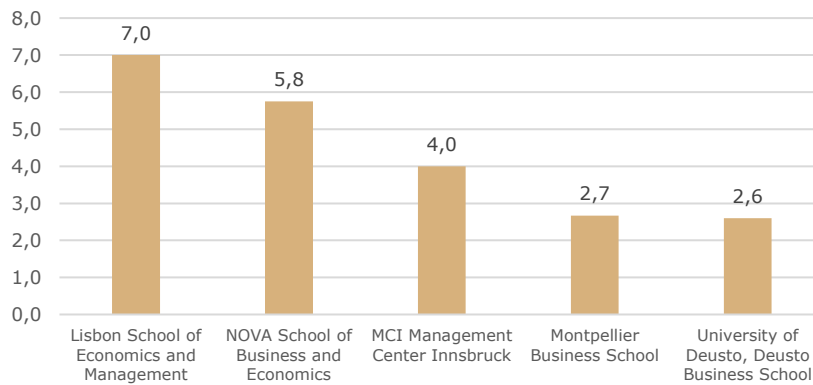

Application statistics

USBE 2026

UMEÅ SCHOOL OF BUSINESS,
ECONOMICS AND STATISTICS

UMEÅ UNIVERSITY

Top 5

Prio. 1 Applications

Applications in total

Pro. 1 Applications/Seat

Applications/Seat

Nordic countries

Number of applicants

UK and Ireland

Number of applicants

Belgium, Luxembourg & Netherlands

Number of applicants

France

Number of applicants

Germany, Switzerland & Austria

Spain & Portugal

Number of applicants

Slovenia, Italy, Greece & Croatia

Number of applicants

Czech republic, Estonia, Poland & Slovakia

Number of applicants