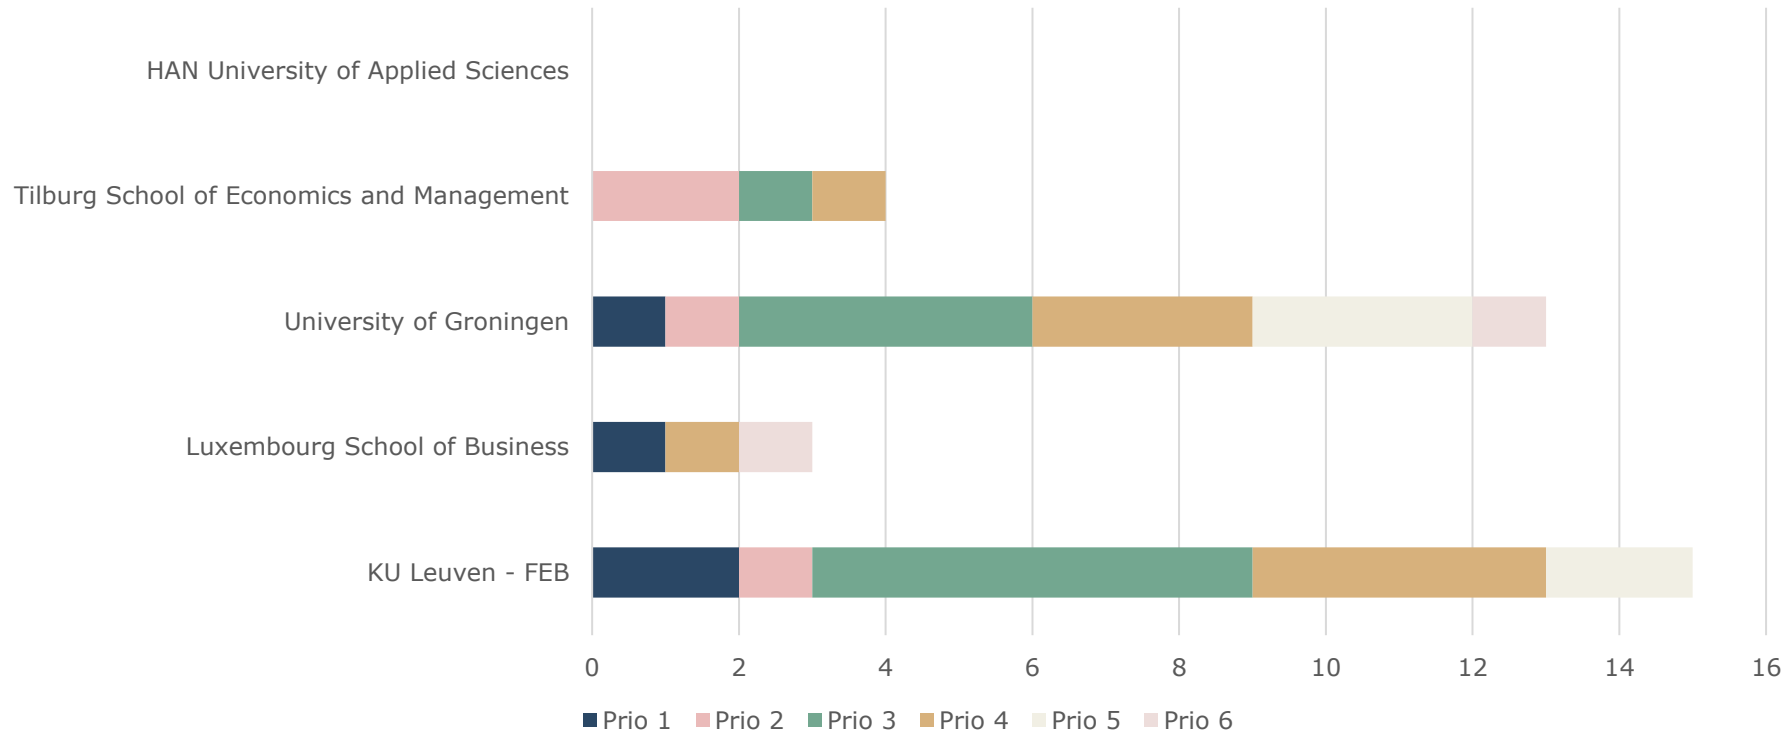

Application statistics

USBE 2026

UMEÅ SCHOOL OF BUSINESS,
ECONOMICS AND STATISTICS

UMEÅ UNIVERSITY

Top 5

Prio. 1 Applications

Applications in total

Pro. 1 Applications/Seat

Applications/Seat

Nordic countries

Number of applicants

UK and Ireland

Number of applicants

Belgium, Luxembourg & Netherlands

Number of applicants

France

Number of applicants

Germany, Switzerland & Austria

Spain & Portugal

Number of applicants

Slovenia, Italy, Greece & Croatia

Number of applicants

Czech republic, Estonia, Poland & Slovakia

Number of applicants